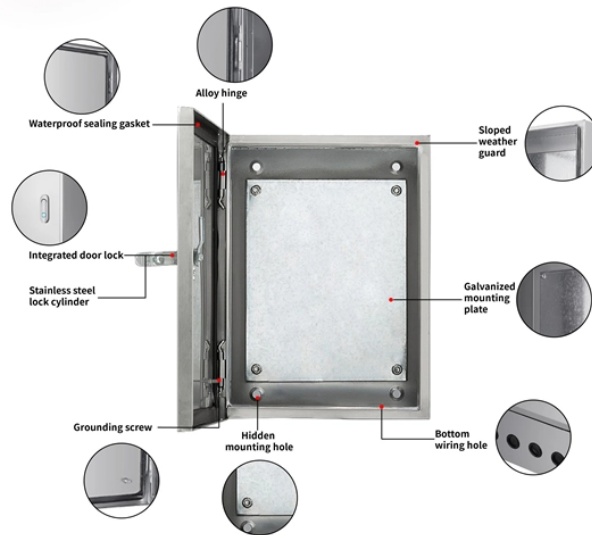

Customized power distribution box in Argentina

Customized power distribution box in Argentina

La oferta de productos de baja tensión de ABB abarca una amplia gama de productos eléctricos diseñados para garantizar una distribución y gestión seguras y eficientes de la energía eléctrica en ...

Argentina power strips and PDU power distribution units for surface mount, rack mount and general purpose applications. Multiple outlet power strips are manufactured in accordance to Argentina ...

Our product designs on Switchgear, Panelboard, Busduct, Cable Tray, and ECB are industry standard of highest quality.

The expanding renewable sector, particularly solar and wind projects, requires specialized distribution equipment, creating demand for advanced power distribution boxes.

The Steel ATS Control Box 100A Switchgear Panel is a robust power distribution solution designed for reliable energy management in Argentina. Built with durable materials like carbon steel and stainless ...