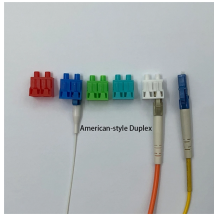

Somos una empresa argentina dedicada a la fabricación y distribución masiva de productos eléctricos y de iluminación. Gracias a nuestro equipamiento de última ...

Contact Us

For more information, pricing, or custom energy solutions, please contact us:

Website: <https://gdroofing.co.za>

Email: sales@gdroofing.co.za

Phone: +27 72 418 9365

Address: 22 Electron Avenue, Isando, Johannesburg, 1600, South Africa

This document is for informational purposes only. Specifications subject to change without notice.