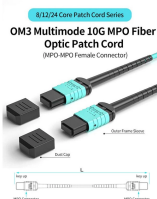

Custom large control and power distribution system for a smart farm in Argentina, designed for extreme temperature differences and reliable agricultural operation.