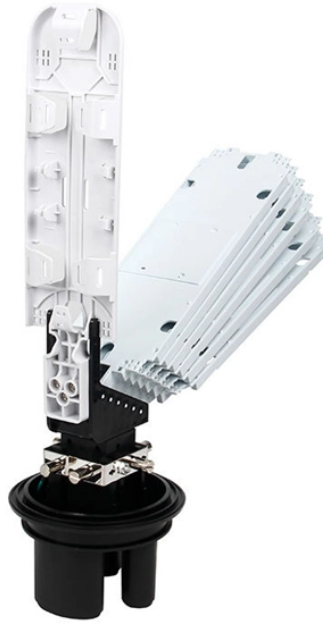

GDR Telecom Site Energy Systems

**Customized power distribution boxes
sourced directly from suppliers**

Customized power distribution boxes sourced directly from supplier

We support fully customized dimensions and enclosure thicknesses to ensure the box fits precisely into your installation space. Whether you need a compact box for residential use or a heavy-duty ...