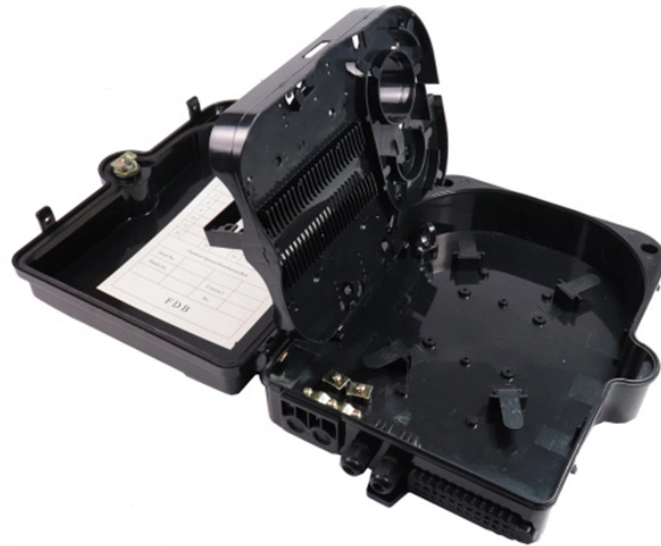

Customized production of electrical distribution boxes in Bolivia

Customized production of electrical distribution boxes in Bolivia

Being one of the leading Power Distribution Panel Manufacturers in Bolivia, we work for customer satisfaction and design and deliver the standard and customized range accordingly. We have a ...

We provide industrial energy-saving components, deep cycle solar batteries, multi-MPPT inverters, telecom power supplies, and smart energy systems tailored for the South African mining and ...

CAJA MET DISTRIB.20X20X15 CM JX2-215 IP65 (RAL-7035)C/PLACA MONTAJE GALVANIZADO ELECTRICAL BOX. CAJA MET DISTRIB.30X30X20 CM JX3-320 IP65 (RAL-7035)C/PLACA ...

The Liebert® RX remote power distribution cabinet supplies packaged power distribution in the smallest possible footprint, with 400 Amp and 84 poles in one panelboard, and only requiring 24"x12" of space.