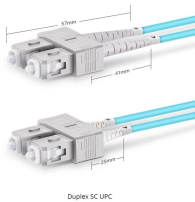

Custom ventilated electrical boxes and control cabinets with louvers, fan filters, rain hoods, and cable entry designs for heat dissipation in industrial electrical systems.