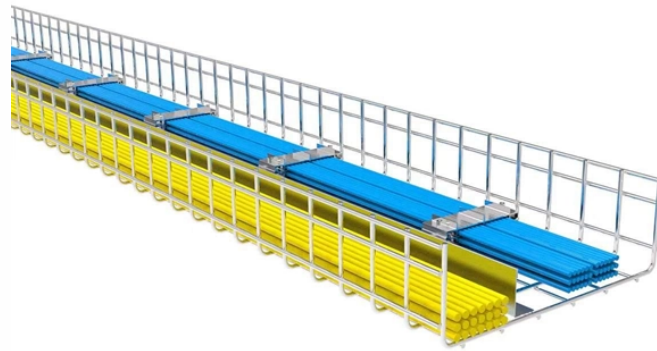

Czech Republic Level 1 Distribution Box Wholesale

Czech Republic Level 1 Distribution Box Wholesale

Wholesale, import and distribution of packaging for gastro operations, manufacturing and trade / hygiene. Delivery within 24 hours all over the country. Extensive warehouse facilities and 2500 items ...

Manufacturing and supplies of packaging of corrugated cardboard: - industrial cardboard packaging - boxes with flaps or with a cover - shaped cutouts and pads - printing on cardboard boxes - ...

Track the courier with your package on the map and keep track of the number of stops remaining. The distribution network consists of more than 6,500 ParcelShops and Boxes. We deliver on the second ...