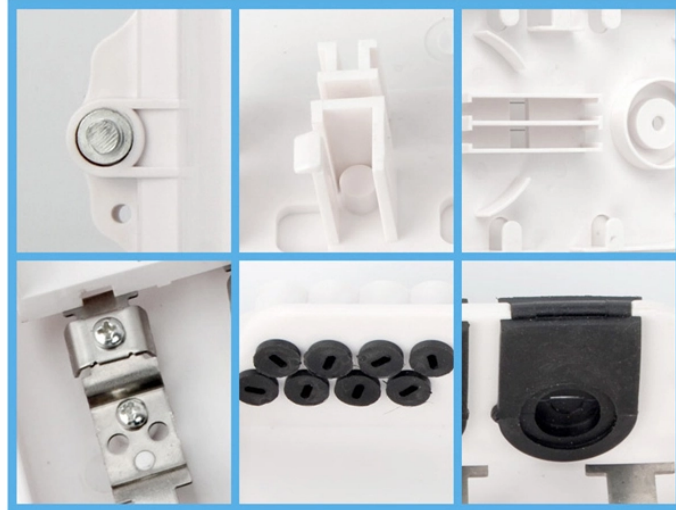

GDR Telecom Site Energy Systems

DMX Distribution Box