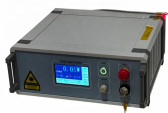

The flexible Chauvet DJ Data Stream 8 is a DMX splitter designed to distribute and boost incoming DMX signals from dual inputs into 8 separate outputs via a master 3-position switch.