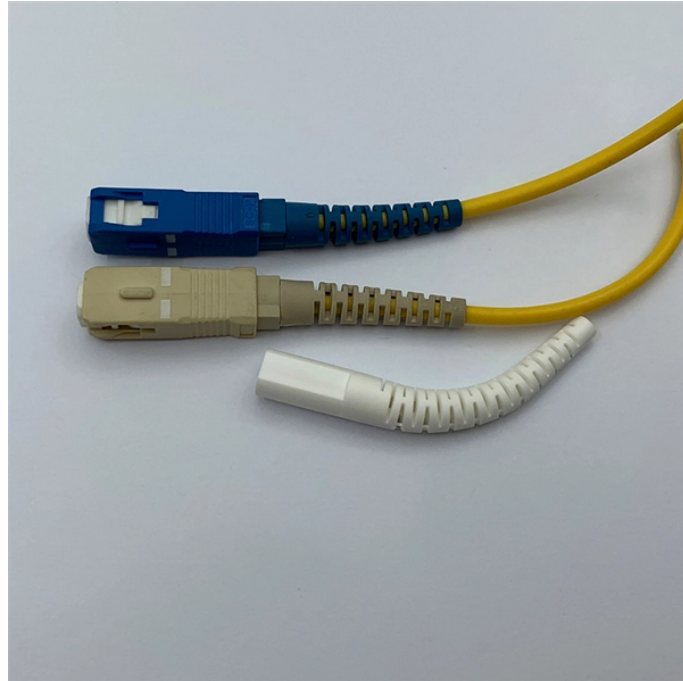

Danish aluminum cable trays

Danish aluminum cable trays

DKC is a European leader, and offers a comprehensive range of cable tray systems and energy protection, transport and distribution solutions for civil and industrial infrastructures.

Shop Aluminum Cable Tray and other Rooftops products. Straight Aluminum Ladder Tray, 45° Horizontal Bends and more.

Fixed or tiltable cable tray in three lengths available in white, alu or black. Mount the cable tray on your desk to organize your cables.

The aluminum cable tray is a lightweight, durable, and cost-effective solution used for organizing and safely carrying electrical and data cables. With easy installation and strong corrosion resistance, it is ...

Refers to the approximate height of a cable tray used for specifying. Selecting a specific height will show cable trays with that height, as well as cable tray accessories compatible with that height.