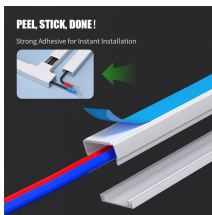

Cable trays for industrial and marine use. Includes distribution trays, cable routes and NATO-type models. Request a quote directly via our webshop.

Fitting and accessories. with the same or different width of the cable run. All fittings are available in sizes and types corresponding to the straight cable tray sections. These fittings are including: elbow, ...

- Cables and cable management systems - Wire mesh trays, cable trays and ladders - Cable trays and accessories -

Schneider Electric Denmark. Stago Cable Trays -
Fleksibel løsning til fremføring af kabler

All cable trays are made from round materials which are gentle to cables and tubes. Cable trays with lock are patented cable trays where the cables are easily accessible for cleaning while still secured. ...