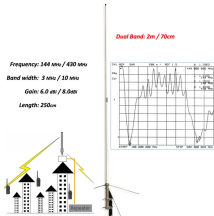

Belden offers a complete line of open frame racks and cabinets that support all applications, from single-rack or cabinet applications (such as retail and telecom closets) to high-density, multi-rack/multi ...