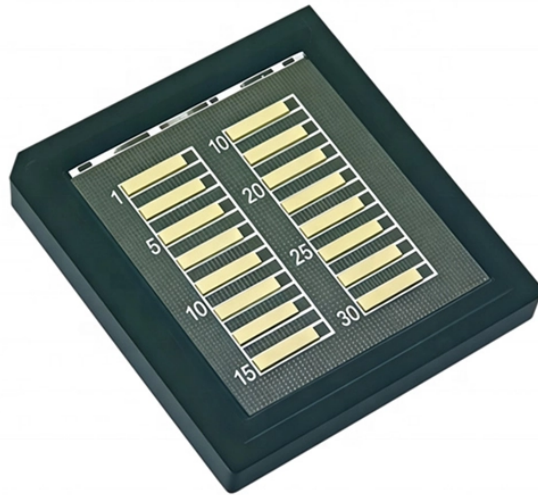

Data Center Switch Cabinet Prices