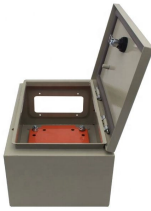

Discover our selection of Zone Boxes. Our product experts are here to assist you. Get in touch with our team now.