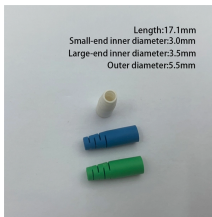

The FlexCore 4 RU Universal Patch Panel is a new addition to the FlexCore ODF solution from Panduit.