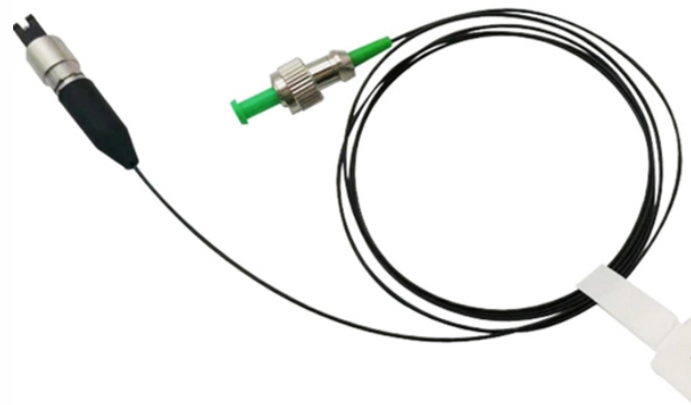

Debugging the 4-core ODF patch panel

Debugging the 4-core ODF patch panel

The primary difference between ODF and patch panels lies in the type of cables they manage. ODF are designed specifically for fiber optic cables, while patch panels manage twisted pair...

Learn differences between fiber patch panels and ODF. Covers topology placement, splicing, MPO/MTP, OS2/OM4, density, best practices, and ...

Length:17.1mm
Small-end inner diameter:3.0mm
Large-end inner diameter:3.5mm
Outer diameter:5.5mm

The FlexCore 4 RU Universal Patch Panel is a new addition to the FlexCore ODF solution from Panduit.

Explore optical distribution frames (ODF) with efficient distributed chassis solutions at CommScope

It includes autocad drawings of fiber optic patch panels and discusses components like connectors, enclosures, and cabinets related to fiber optic patch panels.