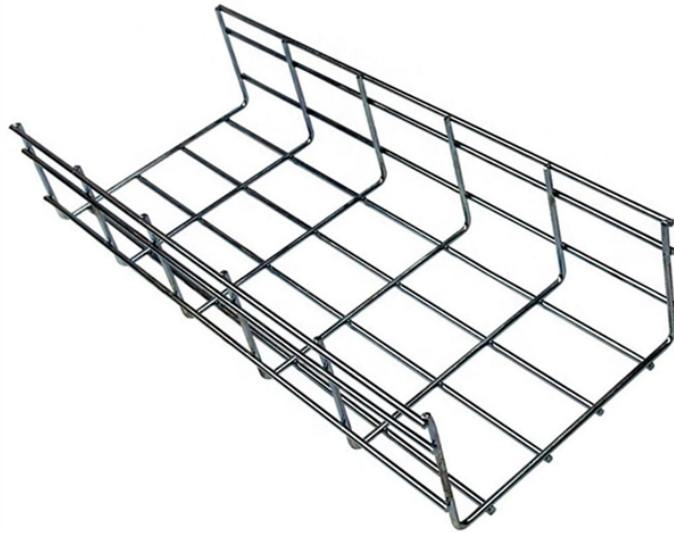

## Dedicated Line Aggregation Switch

## Dedicated Line Aggregation Switch

An MLAG domain consists of the peer switches and the control links that connect the switches. In the figure below, Switch A and Switch B are peer switches in the MLAG domain and connect to each ...

An Aggregation or "Top-of-Rack" switch is designed to connect everything in a rack at high speeds, then have an even bigger pipe out to the rest of the network.

Faster replacement and priority support, covered for 5 years. High-performance 10G SFP modules for optimal connectivity. An 8-port, Layer 2 switch made for 10G SFP+ connections.