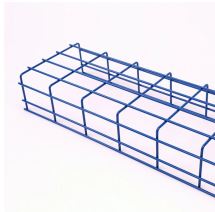

Breaker boxes support everyday electrical systems by helping you organize circuits and manage power distribution efficiently. They're useful for maintaining structured electrical layouts in residential and ...

Shop corrosion-resistant meter boxes with long-lasting durability. Perfect for residential, commercial, and industrial electrical applications.