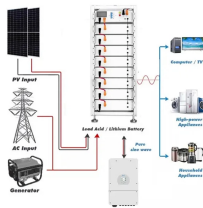

Dedicated fire protection power distribution box

Dedicated fire protection power distribution box

Knox Remote Power Box for Center FPD offers reliable power access to essential equipment during emergencies, enhancing response capabilities.

Browse power distribution boxes with circuit breaker protection and multiple outlet configurations. Shop durable solutions for construction and emergency use.

Flameproof and explosion proof, these power overhaul distribution boxes are suitable for use in hazardous areas. Main switch: Maximum current is 180A. Branch circuit: Maximum current is 100A. ...