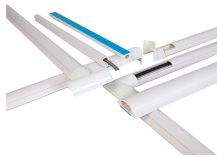

Flameproof and explosion proof, these power overhaul distribution boxes are suitable for use in hazardous areas. Main switch: Maximum current is 180A. Branch circuit: Maximum current is 100A. ...

Housings and device plates feature a brushed aluminum finish.