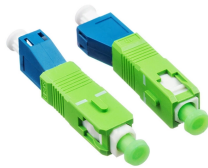

Explore wiring trough enclosures and electrical wireway boxes for protected cable routing, terminations, and junctions.