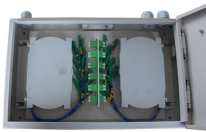

Denmark Gigabit Single-Mode Optical Module

Denmark Gigabit Single-Mode Optical Module

This is a standard SFP optical module. It uses a single mode optical fiber and the speed rate can up to 1.25Gbps, transmission distance up to 20 km.