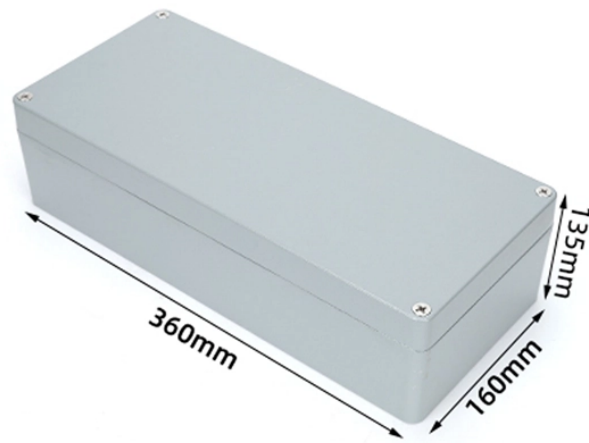

Denmark Grey Fiberglass Cable Tray Specifications

Denmark Grey Fiberglass Cable Tray Specifications

The installation of REAL SAFETY Cable Tray should be made in compliance with the standards set forth by the National Electric Code and NEMA Publications FG-1 (current issue).

Tested for ABS, NEMA and IEC, B-Line series fiberglass cable tray is ideal for harsh, marine and caustic environments. Learn about its corrosion resistant properties.

Buy Green Fiberglass Ladder Tray Very Light Fire Safety Frp Cable Ladder from quality Cable Ladder China factory on machineu .