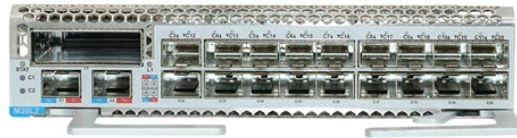

Denmark Multi-hole Double-layer Cable Tray Price

Denmark Multi-hole Double-layer Cable Tray Price

Light Duty Cable Tray Medium Duty Cable Tray
Heavy Duty Cable Tray Straight Coupler - Light
Duty Fish Plate - Light Duty Fish Plate -
Medium/Heavy Duty

Please click the appropriate link below to view the
catalog section as a PDF.

The width varies from 25 mm to 600 mm and the
height from 25 mm to 125 mm. Cable trays of a
special size can be produced according to
customer requirements. All cable trays are made
from round ...