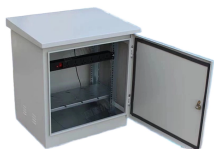

Our offering includes steel and aluminum cable trays and pathways, high-capacity fiber routing systems, cable ladders, and troughs—each designed for heavy load ...