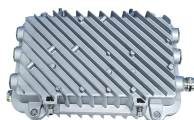

The aluminum cable tray is a lightweight, durable, and cost-effective solution used for organizing and safely carrying electrical and data cables. With easy installation and strong corrosion resistance, it is ...