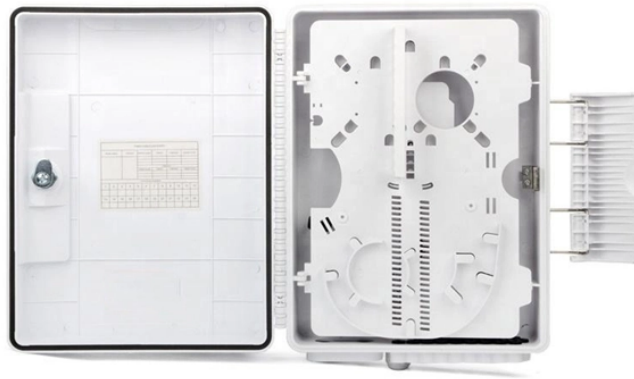

Detailed Price List for Somali Electrical Distribution Boxes

Overview

This report offers comprehensive insights, helping businesses understand market dynamics and make informed decisions. To learn more, feel free to contact us on. The leading energy sector In Somalia! BECO is a Somalia based energy company that owns and operates most of the electricity transmission and distribution systems In South Central Somalia. BECO provides quality and reliable electricity service to some of our state's biggest industries and. How does 6W market outlook report help businesses in making decisions?

6W monitors the market across 60+ countries Globally, publishing an annual market outlook report that analyses trends, key drivers, Size, Volume, Revenue, opportunities, and market segments. This report offers comprehensive. Restricts unauthorised tapping · Maintenance-free · Fire retardant - Class FV-0 as per IS:11731 Part-II or V-0 as per UL-94 · High heat distortion temperature (200°C as per IS:10192) Cable entry from bottom and/or sides · 100% weatherproof · Pole mounting arrangement. Tamper proof Concealed metal. Load Center Design Design Features Performance Features Safety Features Load Center Specifications Box Wrapper Specifications Ease of