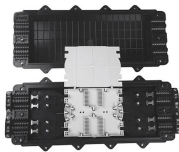

The various standards STANDARD IEC 61 537 "INTERNATIONAL ELECTROTECHNICAL CONTRACTORS STANDARD FOR CABLE TRAY SYSTEMS - CABLE LADDER SYSTEMS" cable ...