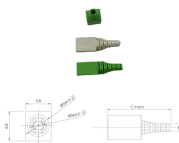

Fitting and accessories. with the same or different width of the cable run. All fittings are available in sizes and types corresponding to the straight cable tray sections. These fitting are including: elbow, ...

Learn about cable tray accessories, their types, uses, and importance in installation for safe and efficient cable management systems.

Action submittals are submittals requiring responsive action and return of reviewed documents to Contractor. Product Datasheets Metal cable trays. Nonmetallic cable trays. Cable tray accessories. ...

It includes 20 items with names like cable troughs, main troughs, translation cable racks, and associated pins, bolts, valves and other hardware. Drawings show the layout and dimensions of the various ...

When fitting cable trays and their accessories, the products are cut on site to create changes of direction, adjust sections, etc. Damage can also occur during handling; as a result, both the ...

The various standards STANDARD IEC 61 537 "INTERNATIONAL ELECTROTECHNICAL CONTRACTORS STANDARD FOR CABLE TRAY SYSTEMS - CABLE LADDER SYSTEMS" cable ...