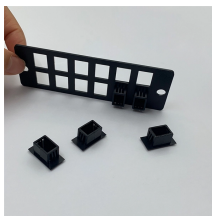

Dimensions of Centralized Power Distribution Box

Dimensions of Centralized Power Distribution Box

Easy Installation of outgoing The design of the pan assembly facilitates the installation of outgoing devices. Availability of mixing Mixing two different types of outgoing devices can be provided in ...

Choose from our selection of power distribution boxes in a wide range of styles and sizes. Same and Next Day Delivery.

Model Description / Cabinet dimensions (H x W x D): 1800 mm x 600 mm x 300 mm The following figure shows the model naming conventions for a power distribution box.

If you work with large electrical power distribution boxes, you need to check the depth and internal volume. These factors decide how many wires and devices you can fit.

XL3-N 630 3-phase distribution boards technical characteristics n Dimensions Distribution boards from 12 to 48 poles (outgoing terminals) W

General Technical Particulars for LT Distribution Boxes : - The L.T. Distribution Boxes should be of the dimensions as per the drawing & details in the table furnished.

Advancement in technology has resulted in smaller size, better performance and improved design. BAHRA Load Centers are used for safe and reliable distribution of electrical power for indoor ...