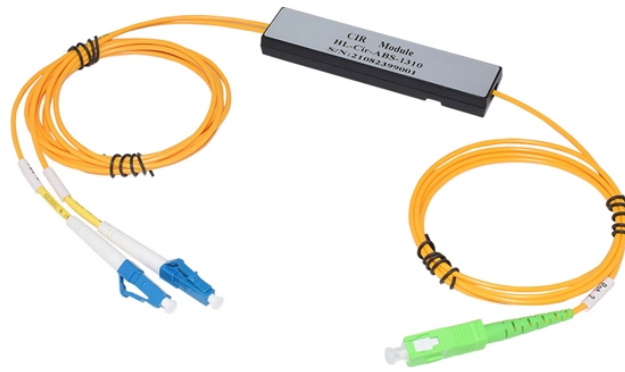

Dimensions of Centralized Power Distribution Box

Dimensions of Centralized Power Distribution Box

Easy Installation of outgoing The design of the pan assembly facilitates the installation of outgoing devices. Availability of mixing Mixing two different types of outgoing devices can be provided in ...

Choose from our selection of power distribution boxes in a wide range of styles and sizes. Same and Next Day Delivery.

Model Description / Cabinet dimensions (H x W x D): 1800 mm x 600 mm x 300 mm The following figure shows the model naming conventions for a power distribution box.

If you work with large electrical power distribution boxes, you need to check the depth and internal volume. These factors decide how many wires and devices you can fit.

XL3-N 630 3-phase distribution boards technical characteristics n Dimensions Distribution boards from 12 to 48 poles (outgoing terminals) W

Our XBoard series delivers safe, reliable and high performance protection of the electrical power distribution systems that meet regulations and standards. Eaton has a comprehensive range of ...

Amphenol LTW's distribution boxes facilitate efficient cable management, easy installation with pre-wired configuration, and provides a centralized distribution point for M8 and M12 connectors.