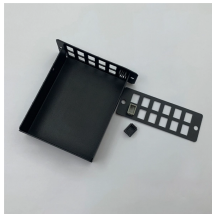

Dimensions of Home Electrical Distribution Box Protection Box

Dimensions of Home Electrical Distribution Box Protection Box

Discover EKDB10 IP65 waterproof distribution boxes made of durable PC plastic. Available in 4-39 ways, single/double/triple layers, ideal for industrial, commercial, and photovoltaic applications. Meet ...

This guide explores control panels, electrical boxes, breaker panels, bus bars, junction boxes, and custom enclosures to help you understand their sizes, types, and common applications.

With a clear cover for easy monitoring, flame-resistant materials, and effortless wall mounting, this breaker box is perfect for solar systems, EV charging stations, and more.

Large electrical power distribution boxes come in several sizes—single-gang for one device, double-gang for two, and so on. Check out this quick guide: Think about how many devices ...

The size of this 12 Way DIN rail indoor/outdoor distribution box assembled specification is 255 x 200 x 110mm. Please check carefully whether the product specifications meet your need before purchasing