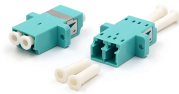

Dimensions of Weak Current Distribution Box

Dimensions of Weak Current Distribution Box

Our company's main products include operation consoles, monitoring TV walls, standard 19 inch cabinets, standard 19 inch chassis, monitoring poles, sheet metal chassis, etc.

Organize and conceal home network cables with the Mingchen Multimedia Distribution Box. Ideal for fiber optic and weak current wiring, this durable iron-bottomed box simplifies home network ...

Plastic Electrical Box, also known as a consumer control unit or electricity control unit. It is a device that is a type of distribution board that helps in protecting cables from overload and then damage or ...

About this item Miniature Circuit Breakers Model: D6VDIBOX Color classification: Weak current box 300*400*100 External dimensions: 300x400x100mm

Contact Us

For more information, pricing, or custom energy solutions, please contact us: