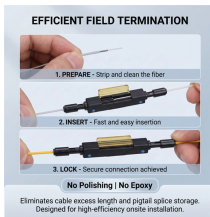

If you work with large electrical power distribution boxes, you need to check the depth and internal volume. These factors decide how many wires and devices you can fit.

Electrical enclosure sizes are not universal, but most manufacturers follow common size families. This guide explains typical wall-mount and floor-standing dimensions, how to read catalog ...