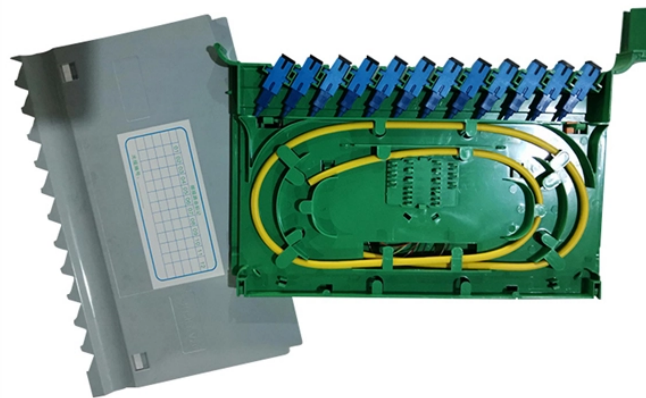

Dimensions of a 22-position power distribution box

Dimensions of a 22-position power distribution box

Our distribution boxes are perfect for industrial environments, catering to automation, robotics, and processing facilities. They provide cost-effective solutions through automated dispensing and ...

General Technical Particulars for LT Distribution Boxes : - The L.T. Distribution Boxes should be of the dimensions as per the drawing & details in the table furnished.

If you work with large electrical power distribution boxes, you need to check the depth and internal volume. These factors decide how many wires and devices you can fit.

The function of the electric power distribution system in a building or an installation site is to receive power at one or more supply points and to deliver it to the lighting loads, motors and all other ...

3.Products" Dimension: 1) Close connection. Neutral wire line bank and earthing wire line bank both adopt close type with a steady overall structure, which makes inside wiring more esthetical and safer, ...