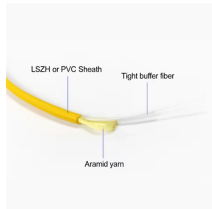

This Acti9 product is a KQ II A type load centre. Modular solution which is flexible ...

High quality 24 Way MCB Wall Mount Distribution Box Single Phase For Power Transmission from China, China's leading 24 way Wall Mount Distribution Box product, with strict quality control MCB ...