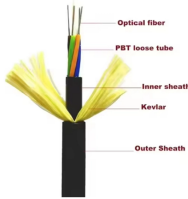

Dimensions of an 8-core optical fiber terminal box

Dimensions of an 8-core optical fiber terminal box

The metal fiber enclosure is perfect for the end-users' termination in residential buildings, business building and villas. This indoor termination box is provided with 8 adapter ports and 2 cable entry ...

FTB-SC8-WOPA type fiber optic terminal box is designed for FTTx application, which is cable to meet at least 8 users requirements. It can help splicing, splitting, storage and management with suitable space.

Terminal Box 8 core FAT-8H * FTTH network and CATV system application. * Outdoor & Indoor used, IP55 sealing standard Waterproof. * Light weight, small size, easy installation. * Provide splice ...

The 8 core FIB-WMP-008 optical fiber box is in accordance with the industry standard requirements of YD/T2150-2010. It's mainly used in FTTX access system terminal link. The box is made of high ...

Buy fiber optic cable terminal box 8 cores, front 8 sc coupler, large size, low loss 0.2db fat box in ftth network from reliable fiber optic manufacturer yingda

The 8 Core Indoor Fiber Terminal Box is a durable and versatile solution designed for FTTH and FTTD (fiber-to-the-desk) systems. Made from high-grade ABS material, this IP55-rated ...