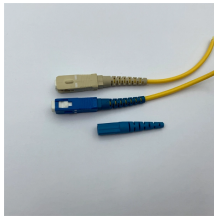

## Dimmable attenuator om3

Includes 5 pieces of LC FM OM3 female to male connectors for versatile use Reduces optical signal strength to prevent overloading and improve network reliability

In this instance, a fiber attenuator would be used to lower that optical signal. This particular Optical Attenuator features a fixed reduction of 5 decibels and is applicable to OM3 multimode fiber links ...

This is a simplex MMF OM3 fiber optic attenuator, used in fiber optic links to reduce or attenuate optical power. This fixed value attenuator will reduce optical power by 3dB. It uses male to female LC ...

The LC/UPC MM Male to Female Fixed Attenuator 5dB by BWNFiber is a high-performance solution for OM3 multimode fiber networks. It reduces excessive optical power with a fixed 5dB attenuation, ...

Optimized for OM3 multimode fiber, this fixed attenuator provides a straightforward and efficient way to reduce optical signal strength for applications requiring specific power levels.

Plug-in fixed optical attenuator provides a connector plug (male) and an adapter socket (female) to connect between fiber patch cord and fiber adapter.

This LC to LC fiber optic attenuator is designed to reduce optic power at a certain decibel.