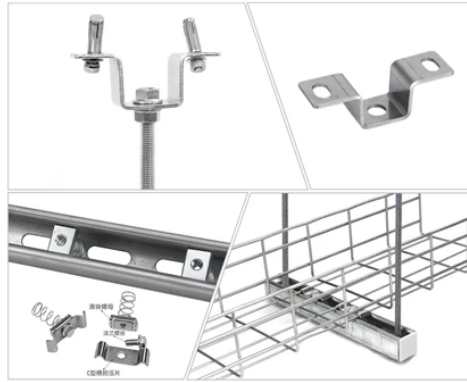

GDR Telecom Site Energy Systems

Distribution Box 210260

Distribution Box 210260

A Power Distribution Unit (PDU) allows two generators to be synchronized, and both are brought online to supply power to a common bus. The PDU is sized to handle the load that the two generators can ...

Circuit breaker boxes - also known as breaker panels or main breaker panels - keep the lights on, electronic devices powered up and the refrigerator running. They host circuit breakers designed to ...

Lex Products distribution boxes range from 20-800 Amps and are known for their unprecedented durability, safety and reliability. Whether you need a power distribution box for backup power, ...

Plug one into a generator for small jobs, or chain several together to supply electricity to multiple rooms. Often used on construction sites, boxes have a heavy duty steel housing to stand up to demanding ...

Browse power distribution boxes with circuit breaker protection and multiple outlet configurations. Shop durable solutions for construction and emergency use.

Your electrical meter box, mounted onto your outdoor main breaker panel or inside a wall, collaborates with the load center to safely distribute the correct amount of electricity to every room and outlet in ...