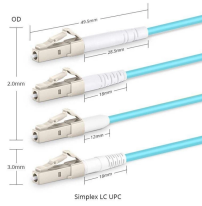

GDR Telecom Site Energy Systems

Distribution Box 530

Distribution Box 530

Power distribution box, front right. Automatic, Wagon. BMW 530i. Genuine BMW Part - 61149350313 (61-14-9-350-313). Ships from BMW Markham, Unionville ON.

Power distribution box. BMW 530i. Genuine BMW Part - 12527542615 (12-52-7-542-615). Ships from Zeigler BMW, Orland Park IL.

The fuses and relays are spread over different bmw power distribution boxes in their vehicles. Some examples of possible installation locations are shown below. The distribution boxes can be ...