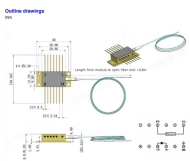

## Distribution Box 5a11

## Distribution Box 5a11

Choose from our selection of power distribution boxes in a wide range of styles and sizes. Same and Next Day Delivery.

Mating Components and Accessories ... Replace x with 1 [1 m (3.28 ft)], 2 [2 m (6.56 ft)], 3 [3 m (9.84 ft)], 5 [5 m (16.40 ft)], or 10 [10 m (32.81 ft)] for standard cable lengths. Two provided with box. One set ...

Built with robust housings for reliable dustproof and waterproof protection, these distribution boxes ensure dependable performance in demanding industrial environments.

Distribute electricity from a single power source to several devices in a circuit. Create tidy rows of wire connections that you can identify, test, and adjust on the spot. Route electricity within switchboards ...