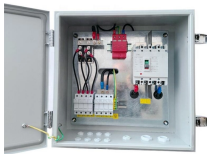

Distribution Box Concealment Frame

Distribution Box Concealment Frame

The distribution board (DB) box may have the most important part for our housing electrical but it can be actually covered to make your house a more aesthetic look.

Engineered for modern electrical and solar installations, the Concealed Distribution Box 10x14 provides a reliable, sleek solution for safe circuit management. Ideal for embedding into walls, this flush-mount ...