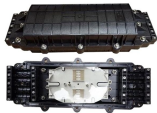

Shop for Circuit Breaker Box Cover at Walmart . Save money. Live better.