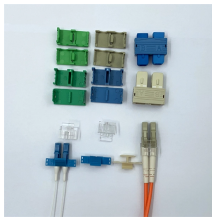

We offer a large selection of high-quality plastic handles and plastic case locks, in addition to custom-designed and manufactured box handles in various colors, shapes, and sizes.