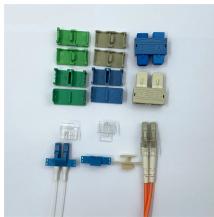

Distribution Box Horizontal Box 3040

Distribution Box Horizontal Box 3040

It's designed to connect to a variety of power sources, ...

Browse 30 amp temporary power centers with various outlet configurations. Ideal for contractors, events, and emergency power distribution applications.

Find the latest announcements, features and press releases. For seamless consolidation, distribution, and management of power supply.

With horizontal and vertical expandability, they integrate perfectly into any setup, and their special connection kits let you combine multiple boxes into a seamless system.

It's designed to connect to a variety of power sources, including generators, utility power drops, and range or dryer outlets (using appropriate adapters). The inlet feeds two single-pole 20 Amp circuit ...

6532TLMX INPUT: 30A 125/250V (L14-30P) With 6' 10/4 SOW cord OUTPUT: (4) 20A 125V Twist-lock L5-20R GFCI Protected Receptacles. NEMA 1 This compact power box is designed to plug into the ...

Contact Us