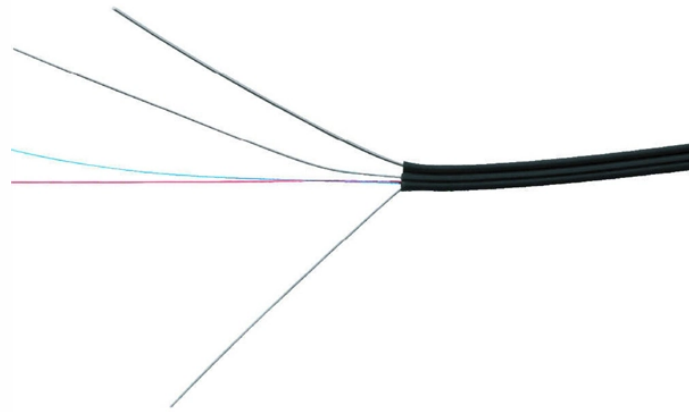

Distribution Box Workshop Offline Machine