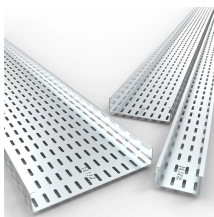

This Type X-J conduit body contains five, 1/2" NPT threaded hubs and top-located nubs on the cover for easy access with tools. Constructed of die-cast copper-free aluminum, a durable powder coated ...