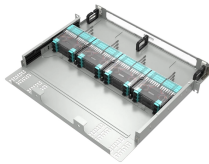

GDR Telecom Site Energy Systems

Distribution box 324kw

Distribution box 324kw

This article covers the types, features, and advantages of power DB boxes, as well as their manufacturers and frequently asked questions.

MIP-33-3S-BF-U application expertise in power distribution and circuit protection; power life safety and security; structural solutions; and harsh and hazardous environment solutions.

Understand distribution boxes (DB boxes) in 5 minutes. Learn about types, components, functions, and uses. Find the perfect DB box for your needs.

Distributes power directly to smaller distribution units for small to medium loads such as environmental control units (ECUs), portable lights and computers on expeditionary military camps ...

Discover cutting-edge Power Distribution Blocks from Burndy, engineered for superior performance in splicing and distributing power from primary runs to secondary and branch circuits.