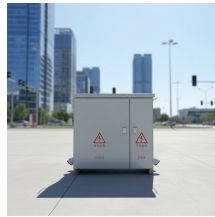

Explore our Power Distribution Boxes! Enjoy factory-direct sales and expert customization for efficient power management. Shop now for reliable solutions.

United Rentals is a leading provider of power distribution equipment for rent, featuring cables, transfer switches and power distribution boxes. Whether you're planning an event or managing backup power ...