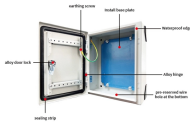

HIITIO 30 Amp 240V AC Disconnect Box - Fused Outdoor Metal Electrical Enclosure with Safety Switch for HVAC Units, Air Conditioners & Heat Pumps - UL Listed (Residential & Commercial Use)

This article explains what a distribution box does, typical configurations, sizing guidelines, installation considerations, and maintenance tips to help facility owners and homeowners ...

Our AC distribution boxes are equipped with the true AC breaker and AC SPD from 220V-400V. Within a durable PC enclosure, we pre-assemble reliable AC components to reduce working time and error ...

Air conditioner electrical disconnects allow safe power shutoff for HVAC equipment. Order now for dependable maintenance, servicing, and repair tasks.

Shop AC disconnects for HVAC, heat pumps and mini-splits. Find 30A and 60A fused, non-fused, pull-out and GFCI options with outdoor NEMA 3R enclosures.

They're essential switches that let you safely cut off power to specific equipment for maintenance, repairs, or emergencies. Whether you're working on your air conditioner or installing a new hot tub, ...