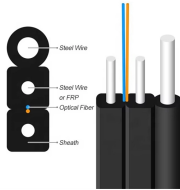

GDR Telecom Site Energy Systems

Distribution box apl1

Distribution box apl1

BIO Connector for Daughter Board (Optional), PICO-APL1 Datasheet, PICO-APL1 circuit, PICO-APL1 data sheet : AAEON, alldatasheet, Datasheet, Datasheet ...

Understand distribution boxes (DB boxes) in 5 minutes. Learn about types, components, functions, and uses. Find the perfect DB box for your needs.

Mating Components and Accessories ... Replace x with 1 [1 m (3.28 ft)], 2 [2 m (6.56 ft)], 3 [3 m (9.84 ft)], 5 [5 m (16.40 ft)], or 10 [10 m (32.81 ft)] for standard cable lengths. Two provided with box. One set ...