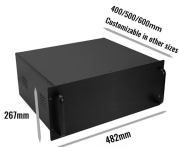

Aviation Distribution, owned and operated by ASAP Semiconductor, is a leading distributor of Agusta Helicopter specific civil and military aviation parts. We have access to 2 billion parts sourced from ...

Explosion-proof lighting distribution boxes and cabinets come in a variety of models. They vary in terms of materials, including metal and flame-retardant plastic; installation methods, such as ...