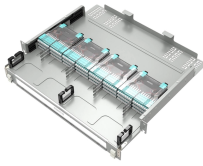

Our distribution boxes are perfect for industrial environments, catering to automation, robotics, and processing facilities. They provide cost-effective solutions through automated dispensing and ...