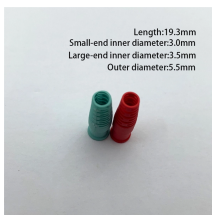

Meter boxes in stainless steel, iron, and plastic for organized electrical distribution. Suitable for custom project requirements.