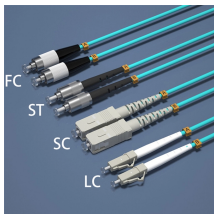

Price and other details may vary based on product size and color. Need help?

Some cash boxes contain special inserts for checks, change or high denomination bills. Regardless of the best cash box for you, Ace Office Machines can deliver it right to your door, and you'll save even ...