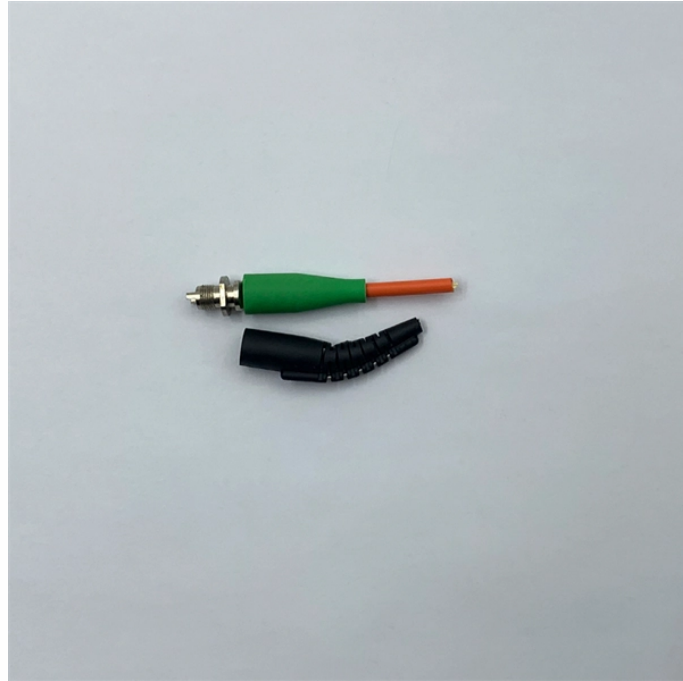

Distribution box fan starting capacitor

Distribution box fan starting capacitor

Most whole house fan motors use a single run capacitor (often a CBB61 block) that connects between the motor's run and auxiliary/start winding. Some motors or replacement kits may ...