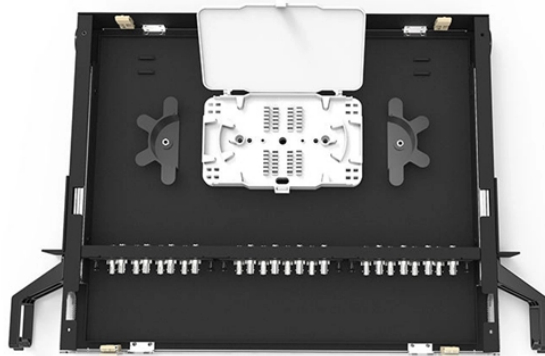

## Distribution box gas box

Gas Panels serve as compact, centralized assemblies that regulate, monitor, and distribute process gas to downstream equipment. Gas Boxes (also known as Gas Cabinets) offer a safe housing for ...

We design and manufacture valve manifold boxes (VMB) for both inert and hazardous gas applications. Our valve manifold boxes can help reduce your overall costs and built with compact footprints for an ...

This innovative gas outlet box conceals unsightly supply lines, offering a clean, professional finish while allowing easy access for valve maintenance, repair, or replacement.

Valve manifold panels, boxes and regulator panels are vital to process piping systems because they take fluid or gas from a bulk source and distribute it among multiple outlets.

This concept increases efficiency in the manufacturing or research area by reducing the required space necessary to supply multiple locations. Distribution Valve Boxes (DVB) are designed with larger ...