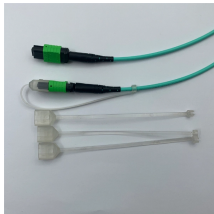

Distribution box obstruction 5030

Motor protection controller

Overview

The ST Blade Fuse Block can offer a space saving and cost effective solution to adding circuit protection when there are limited available circuit breakers on the distribution panel. PREMIUM CONSTRUCTION POWER DISTRIBUTION BOX: Crafted by WESTERN, the 6506TLSX Temp power box features a durable blend material for long-lasting performance in demanding environments. The Champion Power Distribution Box boasts a heavy-duty steel frame and a powder-coated finish that ensures durability and. The National Electrical Code (NEC) requirements might seem like bureaucratic red tape, but they're more like the safety rails that keep everything running smoothly and prevent dangerous surprises. "Getting your distribution box installation right isn't just about passing inspection - it's about. How can we improve?

Features 50A locking input and output Overcurrent protection for each circuit Individual GFCI module for each receptacle Nested leg design allows boxes to be easily stacked UL Type 3R for outdoor ...

This box may also be used as a level 2 electric car charger with a NEMA 14-50R adapter. Check with your electrician for more details. Suitable for campground, ...