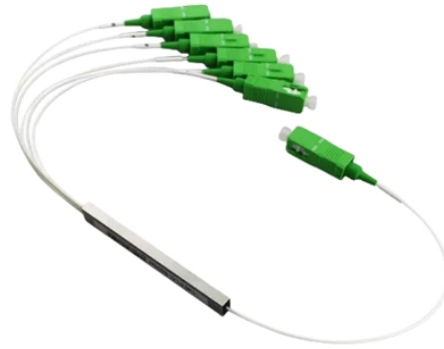

GDR Telecom Site Energy Systems

Distribution box price 150kW

Distribution box price 150kW

Equipped with a removable **Mounting Plate** inside the enclosure, enabling customized drilling and secure component mounting.

150kW ACDB Panel is designed for safe, reliable and efficient distribution of AC power from solar inverter to the main LT panel or grid, ensuring proper protection, isolation and control of ...

The PLC intelligent power distribution box is equipped with PLC as the interlligent control unit along with monitoring sensors to reslize the external environment monitoring and real- time control of abnormal ...

Titan Power 63A 415v 3-Phase Power Distribution Distro Box 10 Ch 16A Outputs \$1,009.99

PD150G6F - InfraStruxure PDU 150kVA 480V/208V.

Dive into our online wholesale power distribution boxes products catalog on globalsources ! Source over 59 power distribution boxes for sale from manufacturers with factory direct prices, high quality & ...

150KW Portable Power Distribution Panel 30 KVA Spider Box 225 Max Output 3 & 1Ph

Browse power distribution boxes with circuit breaker protection and multiple outlet configurations. Shop durable solutions for construction and emergency use.