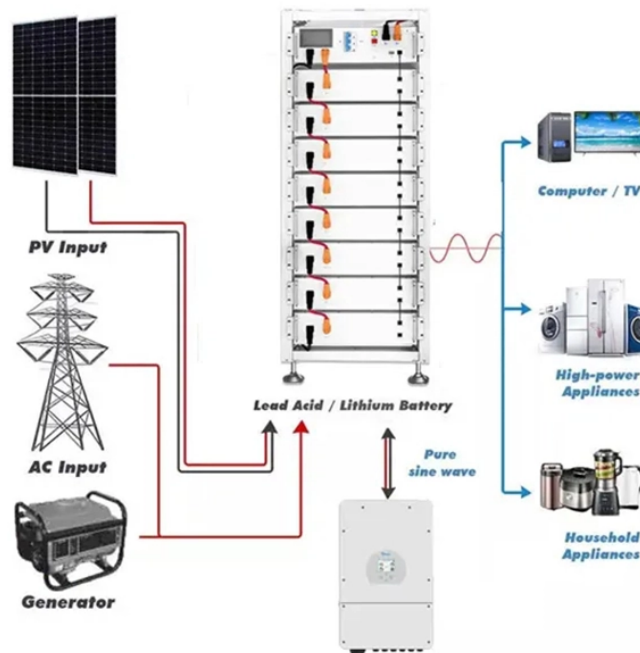

# GDR Telecom Site Energy Systems

## Distribution box sliding iron plate

Commonly used distribution box has two kinds of plastic and iron plate. It is convenient for management and convenient for maintenance in case of circuit failure.

Clear Cover MCB Power Distribution Box: 6 Way MCB Distribution Box is made of heavy gauge material long-lasting durable product for the home.