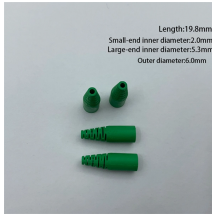

This versatile material ensures our products are lightweight yet robust, providing reliable protection for electrical systems in both industrial and residential settings. Choose VIOX for distribution boxes that ...

With Sliderbox, there's no need to remove or relocate ...

UNIVERSAL MOUNTING ADJUSTABLE BOXES 3-1/2" DEEP, 4" WELDED SQUARE BOX W/ BUILT-IN ADAPTER, ADJ. FLUSH TO 1-1/2"