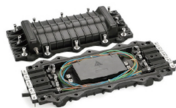

Find 29-Inch-Deep breaker boxes at Lowe's today. Shop breaker boxes and a variety of electrical products online at Lowes .